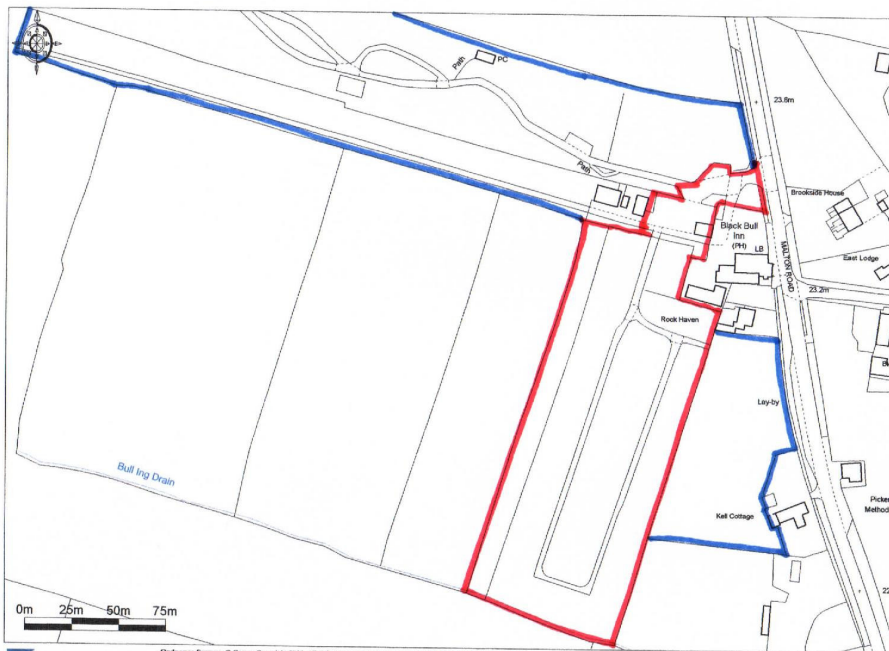

BLACK BULL CARAVAN PARK, MALTON ROAD , PICKERING, YO18 8EA

Promap
Ordnance Survey © Crown Copyright 2014. All rights reserved. Licence number 100022632. Printed Scale - 1:12500

DATE VALID
19/12/14

THIS COPY HAD BEEN MADE BY OR WITH THE AUTHORITY OF RYEDALE DISTRICT COUNCIL PURSUANT TO SECTION 47 OF THE COPYRIGHT DESIGNS AND PATENTS ACT 1988. UNLESS THAT ACT PROVIDES A RELEVANT EXCEPTION TO COPYRIGHT, THE COPY MUST NOT BE COPIED WITHOUT THE PRIOR PERMISSION OF THE COPYRIGHT OWNER.